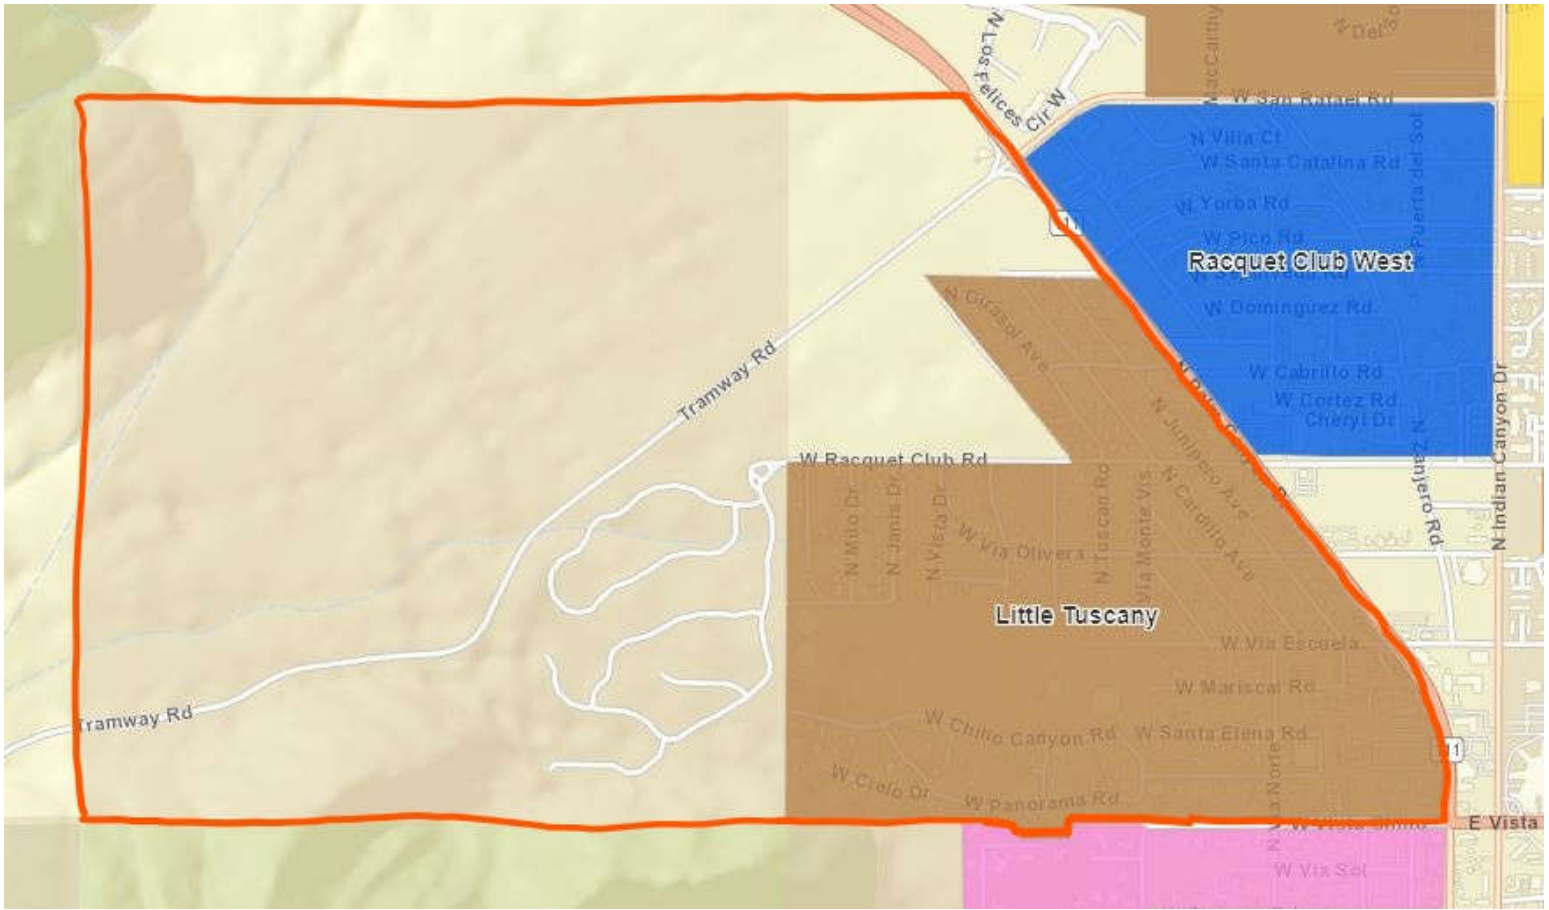

Expansion – [Little Tuscany](#) - Please **scroll down** to view all the maps.

Little Tuscany Neighborhood Organization boundaries are:

- All of Section 3 and Section 4 west of Highway 111 / N. Palm Canyon Dr.
- Southern: Also including the addresses of 815 & 801 W. Panorama Rd.